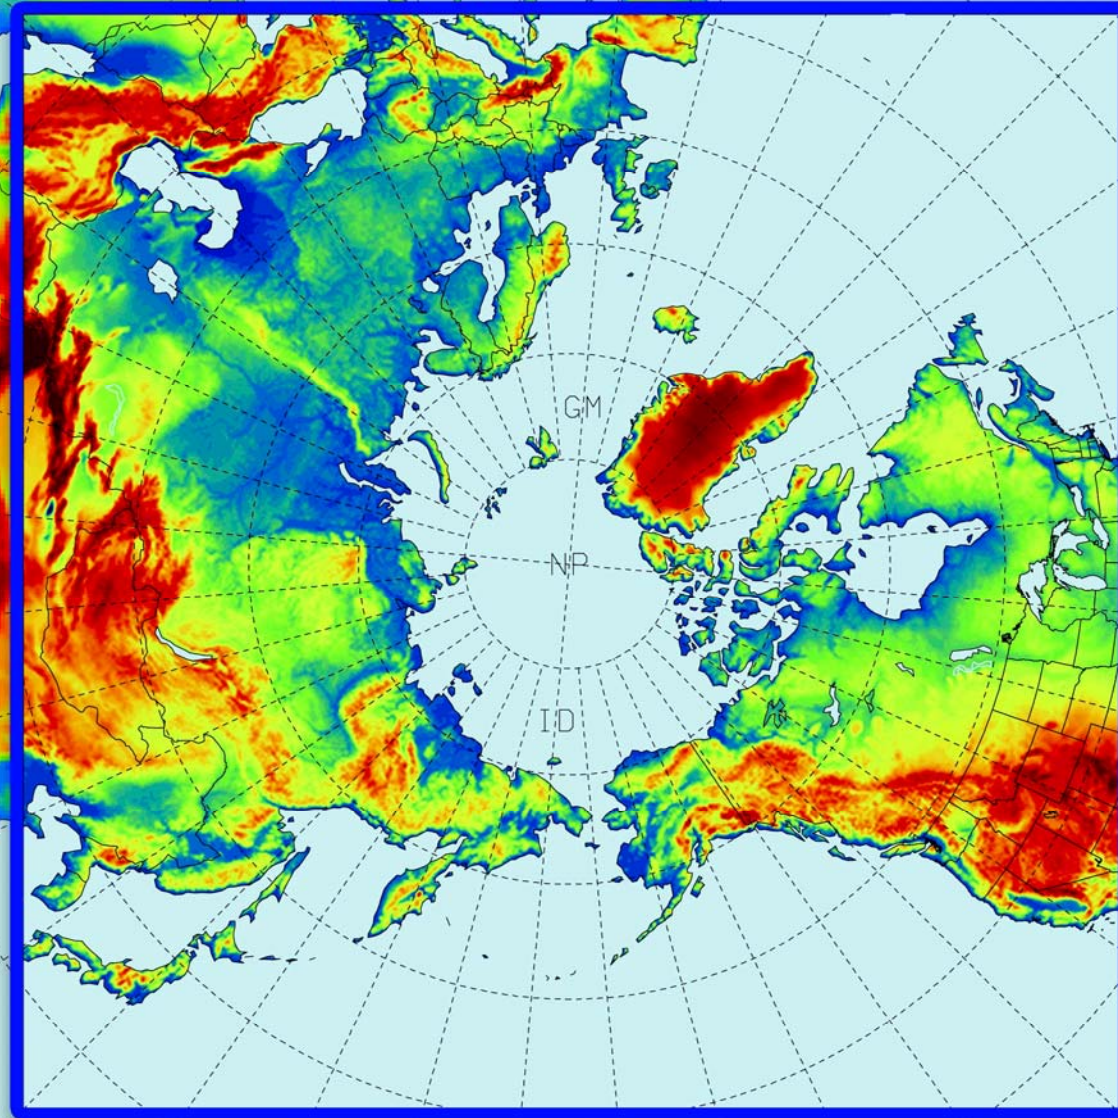

**ASR high resolution system:
Inner domain 721 x 721 15km
Outer domain 361 x 361 45km**

**ASR low resolution system:
Inner domain 361 x 361 30km
Outer domain 181 x 181 90km**