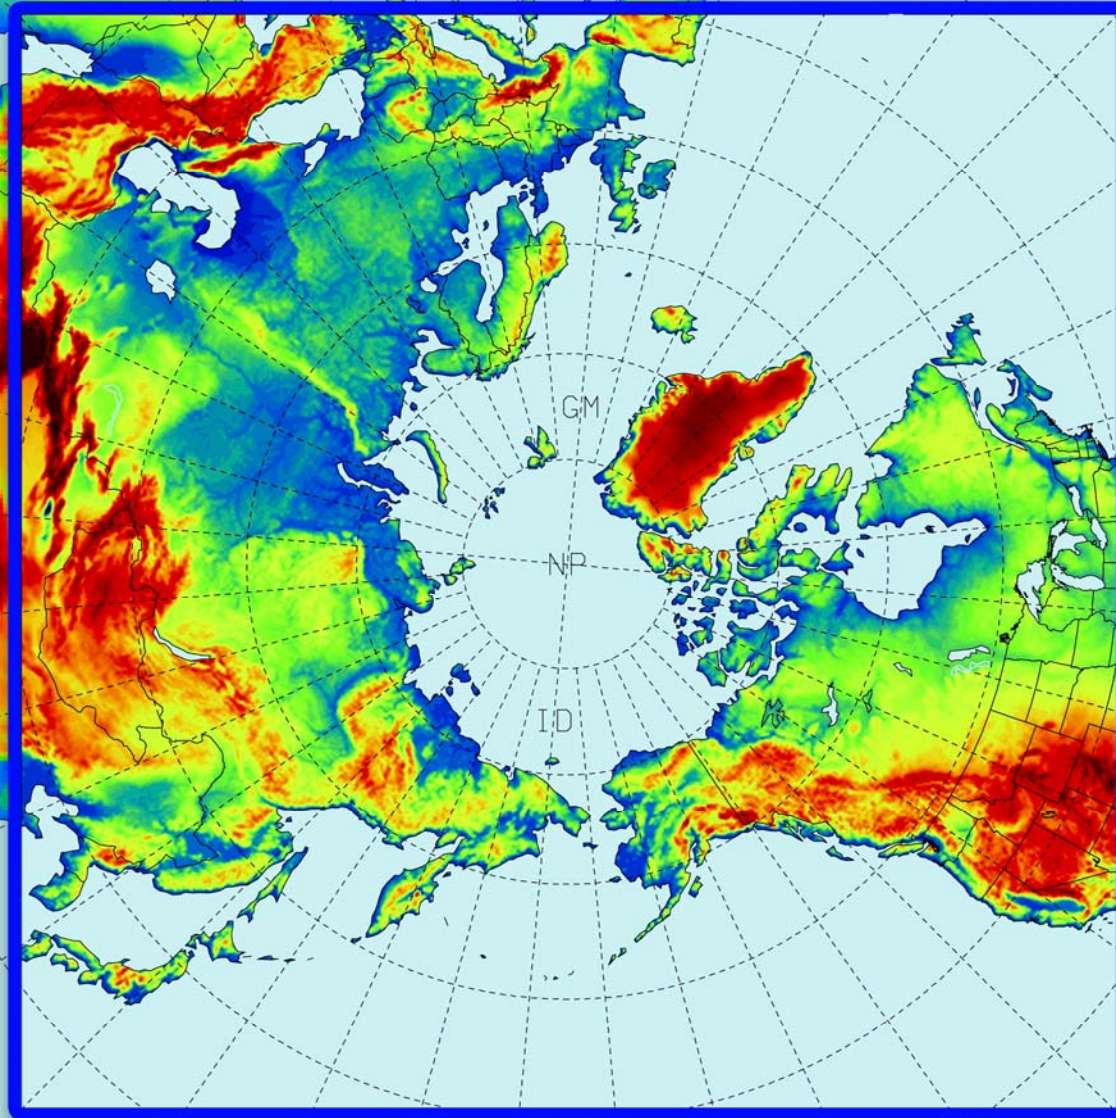

**ASR high resolution system:  
Inner domain 721 x 721 15km  
Outer domain 361 x 361 45km**

**ASR low resolution system:  
Inner domain 361 x 361 30km  
Outer domain 181 x 181 90km**